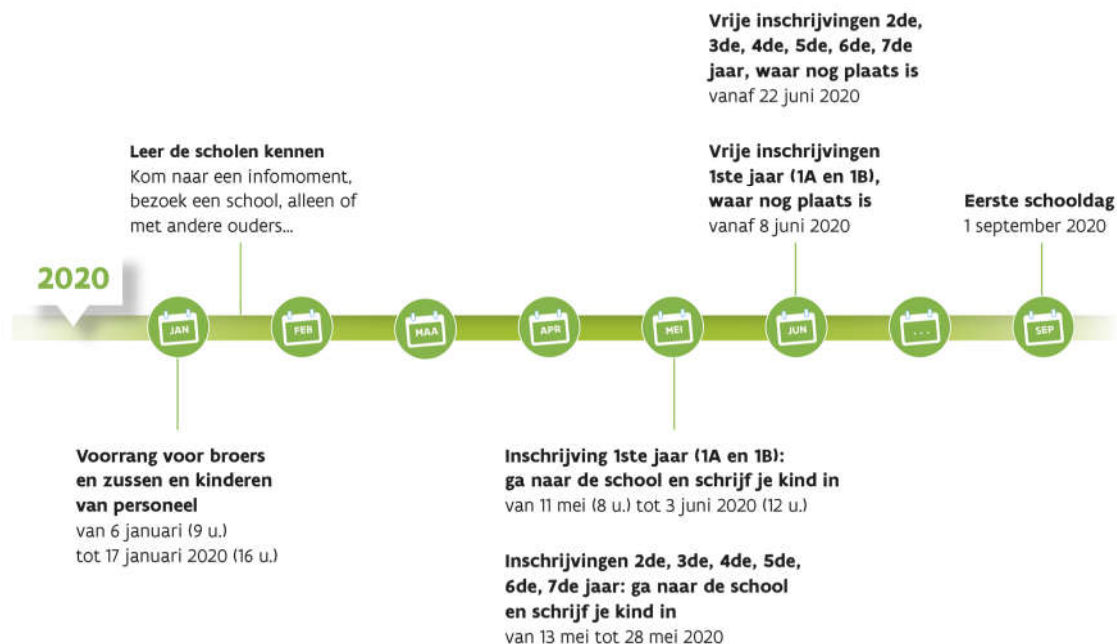

Planning on registering your child in a Dutch-speaking secondary school in Brussels for the 2020-2021 school year?

You can find all the information you need on inschrijveninbrussel.be

SCHOOLS WITH A SIGN-UP PROCEDURE FOR 1A

- **January: priority for siblings of pupils and children of staff**
From 6 January (9 a.m.) to 17 January 2020 (4 p.m.)
- **January-February: get to know the schools**
Come to an information session, visit a school alone or with other parents, etc.
- **March: choose the school and sign your child up via inschrijveninbrussel.be**
From 2 March (9 a.m.) to 31 March 2020 (4 p.m.)
Take note: you first have to sign your child up. This is not yet a final registration.
- **8 May: read the email or information letter**
It tells you which school has space for your child
- **May: go to the school you have been assigned and register your child definitively**
From 11 May (8 a.m.) to 3 June 2020 (12 noon)
- **June: open registration where there is still space**
From 8 June 2020
- **September: first day of school**
1 September 2020

SCHOOLS WITHOUT A SIGN-UP PROCEDURE

ZONDER AANMELDING

- **January: priority for siblings of pupils and children of staff**
From 6 January (9 a.m.) to 17 January 2020 (4 p.m.)
- **January-February: get to know the schools**
Come to an information session, visit a school alone or with other parents, etc.
- **May: registration for 1st year (1A and 1B). Go to the school and register your child**
From 11 May (8 a.m.) to 3 June 2020 (12 noon)
- **May: registration for 2nd, 3rd, 4th, 5th, 6th and 7th year. Go to the school and register your child**
From 13 May to 28 May 2020
- **June: open registration for 1st year (1A and 1B) where there is still space**
From 8 June 2020
- **June: open registration 2nd, 3rd, 4th, 5th, 6th, 7th year, where there is still space**
From 22 June 2020
- **September: first day of school**
1 September 2020